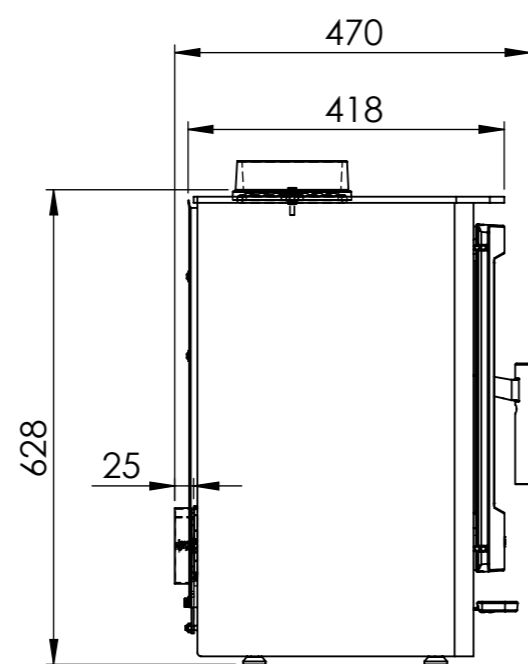

Serie	Ambition
Description	Ambition 8

* 175 mm with insulation/ shielding of the flue gas connector