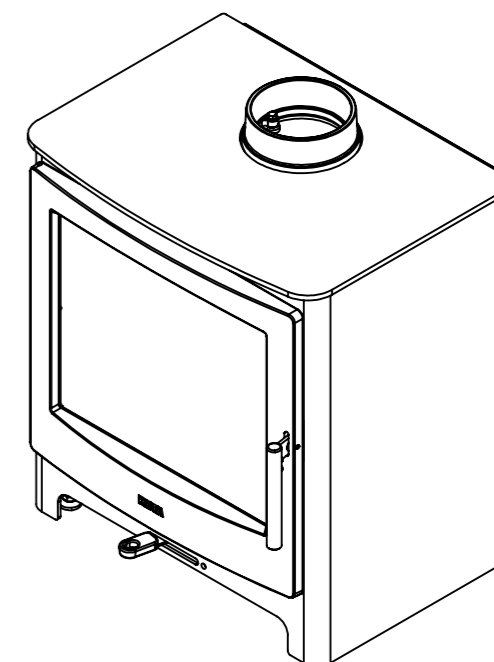

Serie	Ambition
Description	Ambition 8

* 175 mm with insulation/ shielding of the flue gas connector