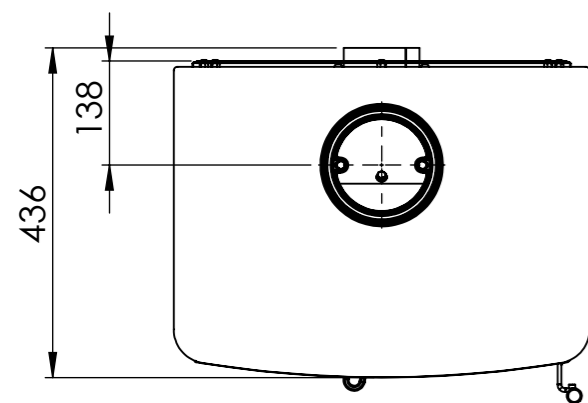

Serie	Ambition
Description	Ambition 8

* 175 mm with insulation/ shielding of the flue gas connector