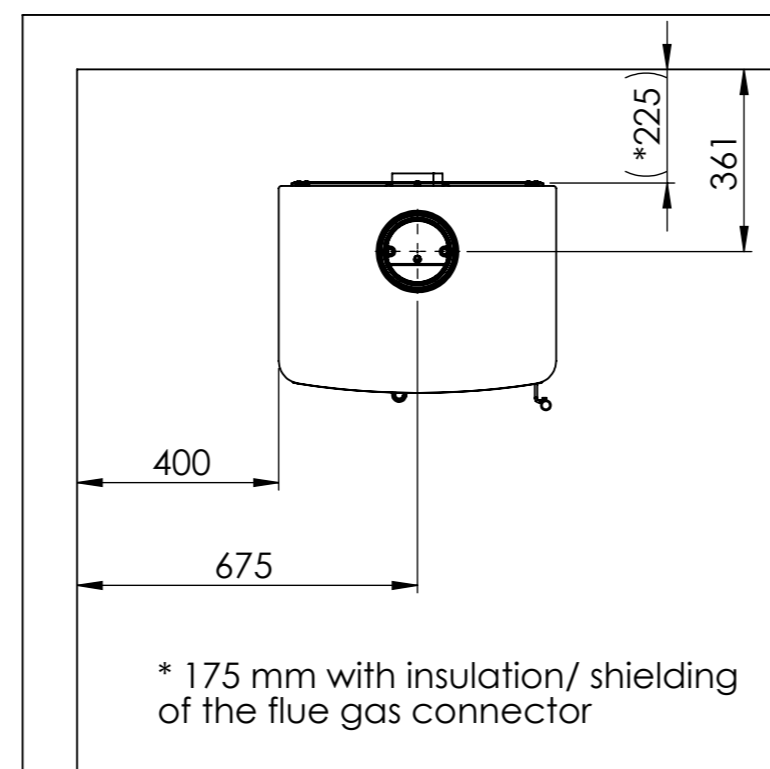

Serie	Ambition
Description	Ambition 8

* 175 mm with insulation/ shielding of the flue gas connector