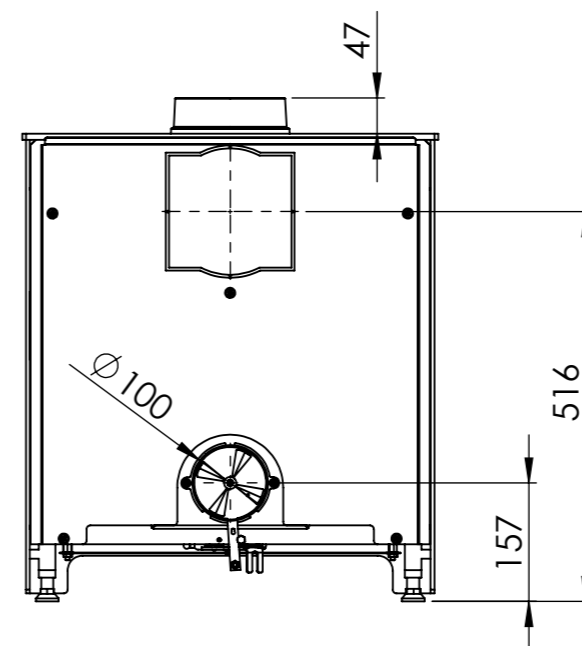

Serie	Ambition
Description	Ambition 8

* 175 mm with insulation/ shielding of the flue gas connector