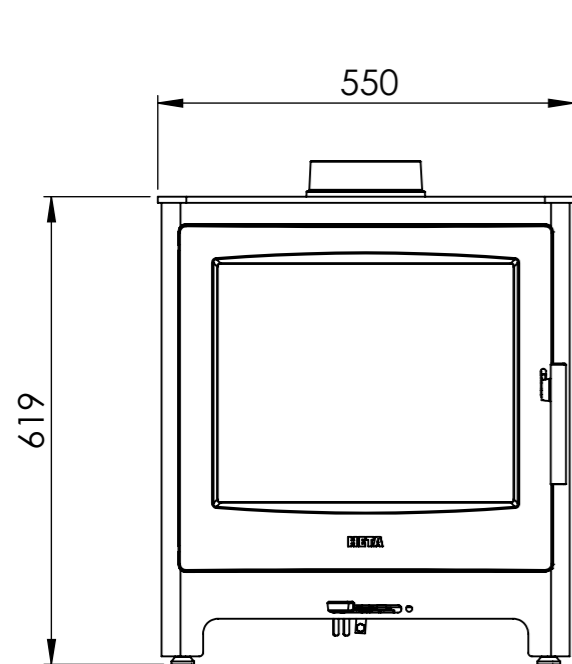

Serie	Ambition
Description	Ambition 8

* 175 mm with insulation/ shielding of the flue gas connector